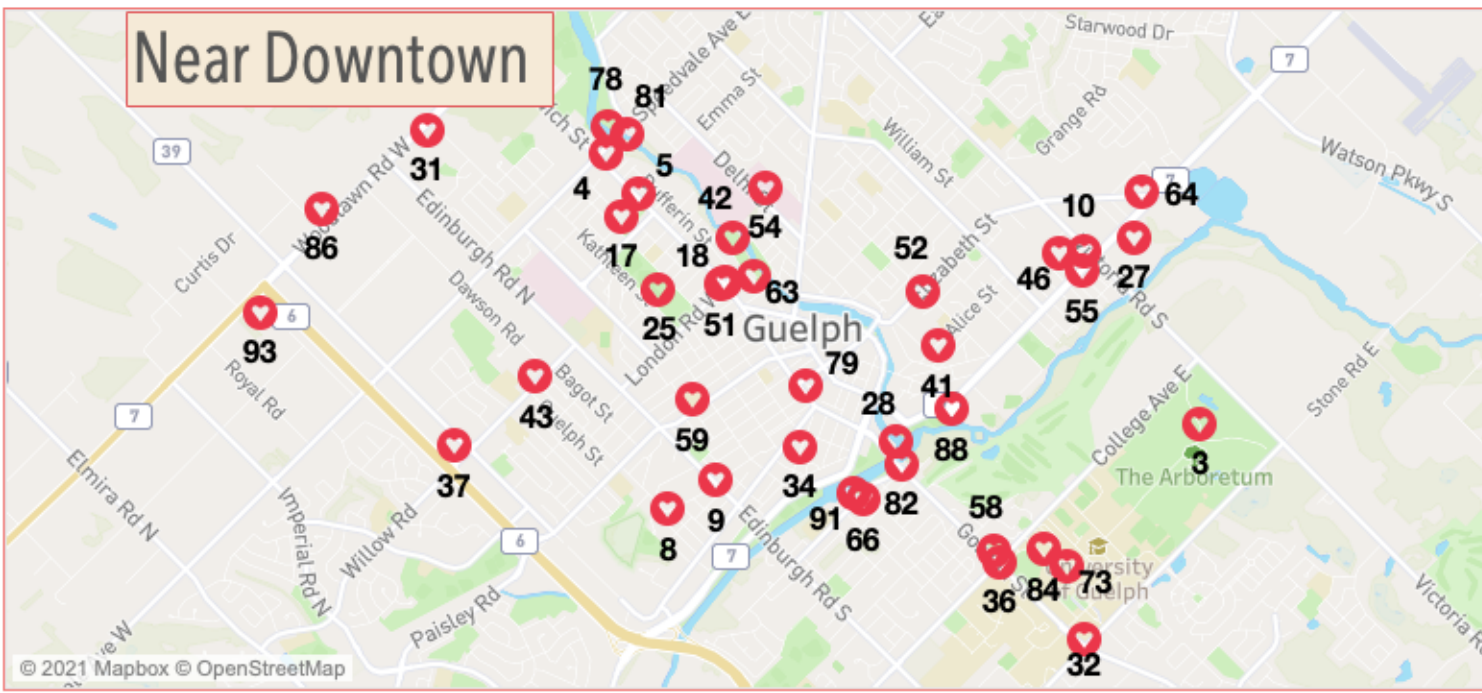

Near Downtown