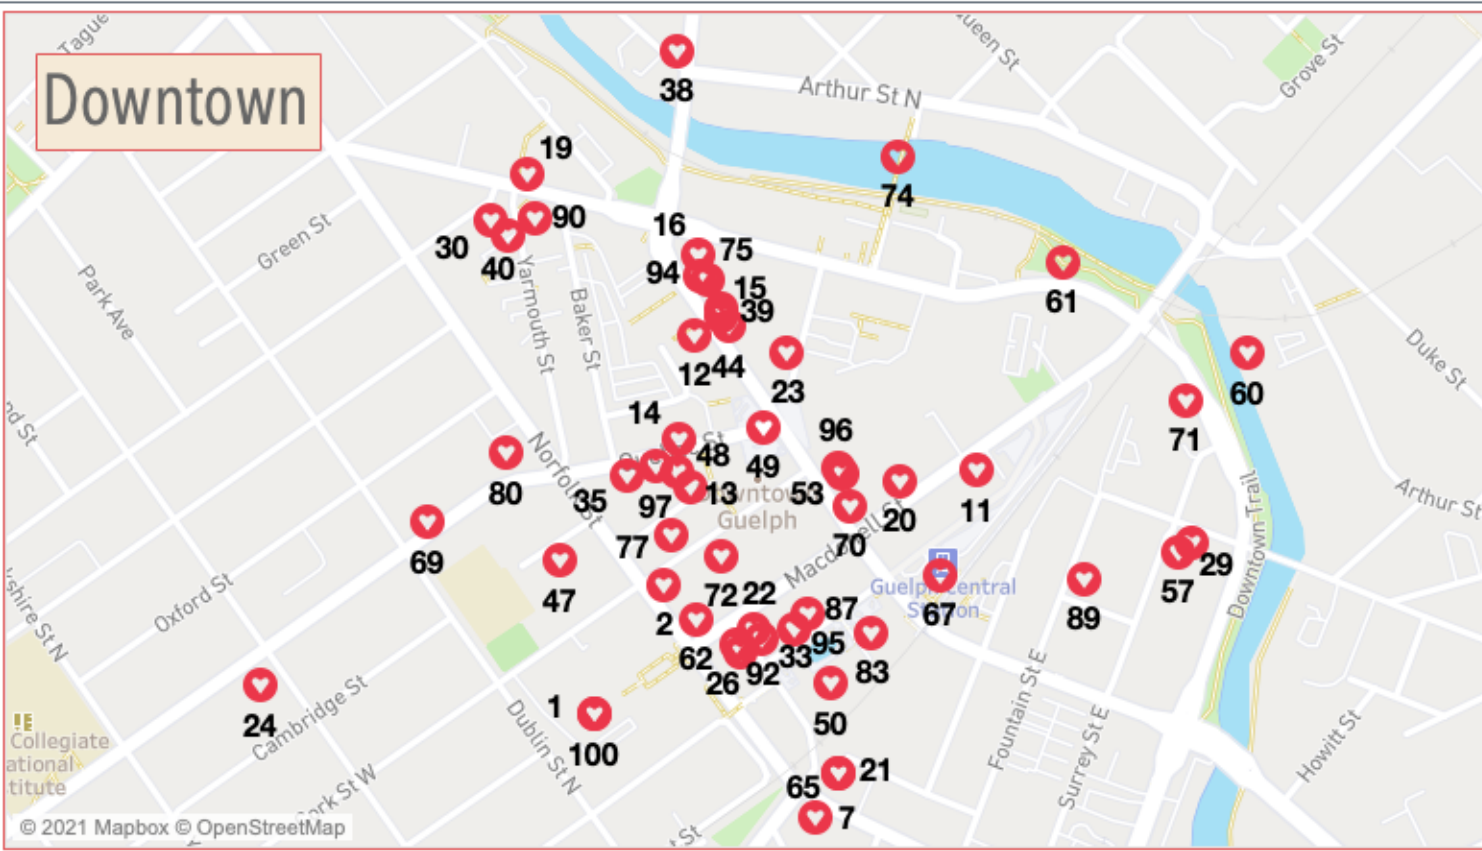

Downtown

'100 Doodles of Guelph' Map

100 doodles of Guelph is an art project by Ellen Piazza [IG: @ellen.doodles] to sketch - or doodle - places that make Guelph special. This map by Abhi [Guelph Maps Guy] shows the locations of all the 100 doodles.

Click on each ♥ to explore each doodle.

Search by Doodle Name
No items highlighted

Search by Doodle #
No items highlighted

Guelph Maps Guy
Mapping things that matter

GUELPH THIS & THAT
Guelph's Online Neighbourhood